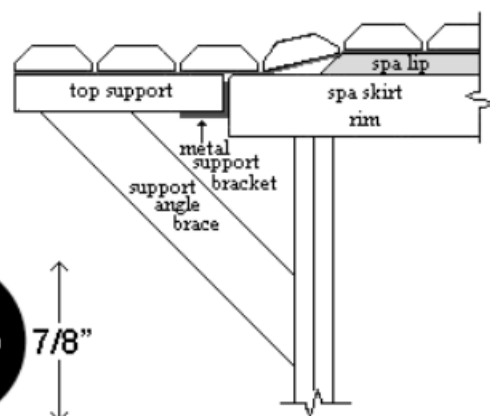

Roll Cover Tail

wooden hot tub

Determine strike plate location. Drill 3/4" diameter hole in deck, center strike plate over hole, and attach to deck.

self contained spa