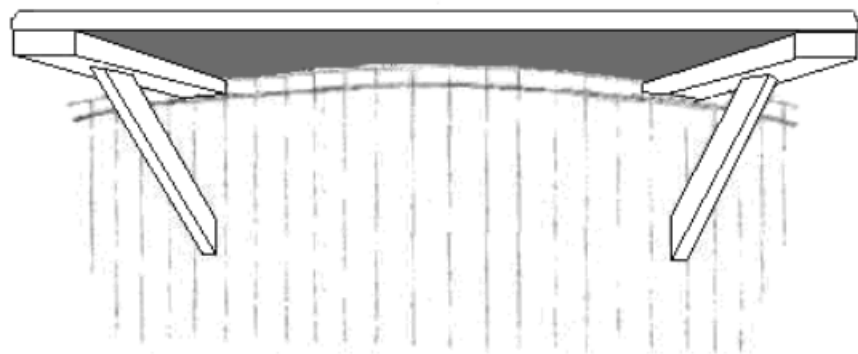

Roll Cover Tail

wooden hot tub

Determine strike plate location. Drill 3/4" diameter hole in deck, center strike plate over hole, and attach to deck.

self contained spa