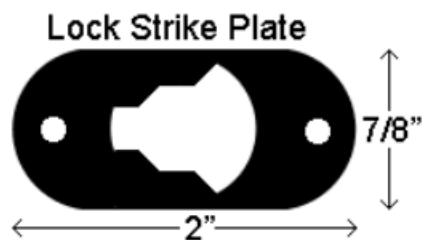

Roll Cover Tail

wooden hot tub

Determine strike plate location. Drill 3/4" diameter hole in deck, center strike plate over hole, and attach to deck.

self contained spa